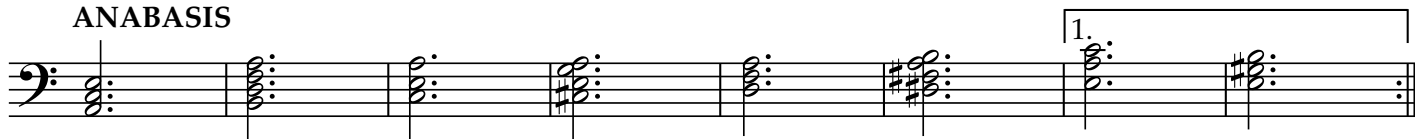

CATABASIS.

CATABASIS.

CATABASIS.

ANABASIS

ANABASIS

ANABASIS

ANABASIS

37 SSLTUS DURIUSCULUS.